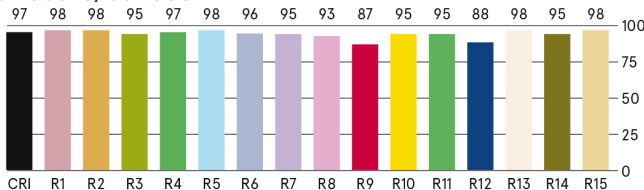

cm 1220 x 630 mm

1120 x 550 mm

kg 850 g

194 W

LEDs 896

2800K - 6000K

CRI 96

3500 lx/1m 3feet

12200 lm

DMX 2 channels (1. brightness, 2. colour temperature)

120°, with SnapGrid 40°

dimmable, steplessly variable

passive, noiseless cooling

foldable

Colour Quality at 2800K