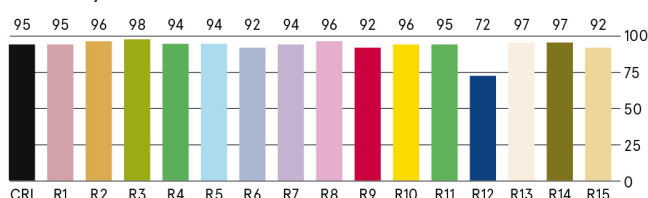

Colour Quality at 6000K