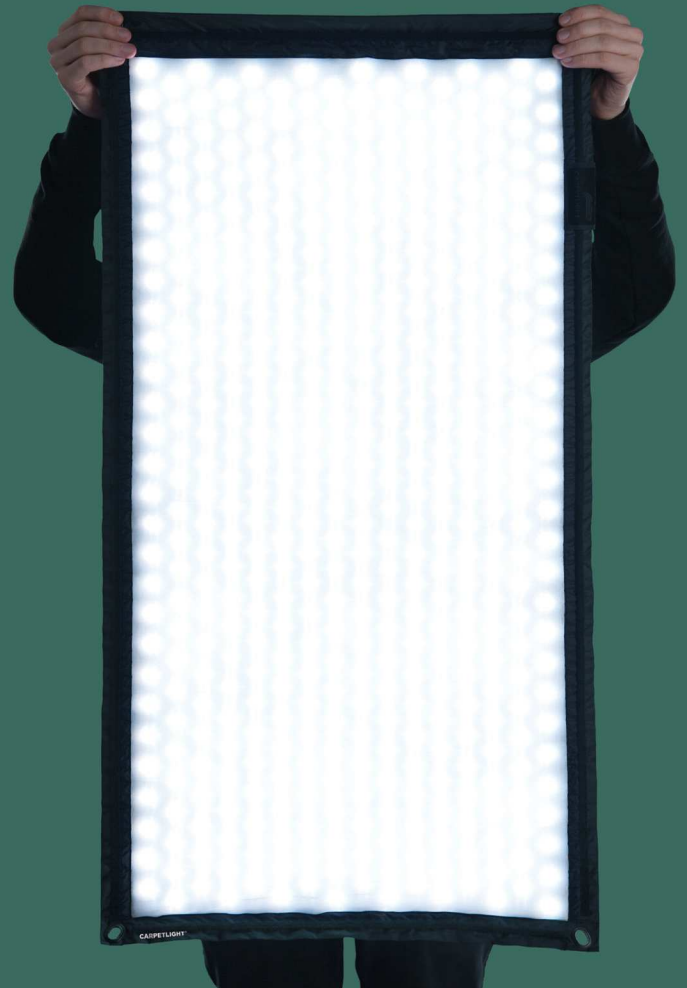

the perfect  
combination of  
handling and size

Weight under 25oz. at the size of a Flathead:  
fits for all purposes.

cm 1220 x 630 mm

1120 x 550 mm

kg 850 g

194 W

LEDs 896

2800K - 6000K

CRI 96

3500 lx/1m 3feet

12200 lm

DMX 2 channels (1. brightness, 2. colour temperature)

120°, with SnapGrid 40°

dimmable, steplessly variable

passive, noiseless cooling

foldable